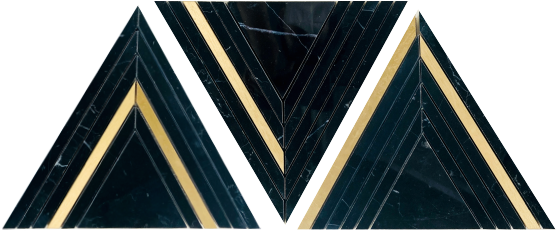

Prisma

Light reflects and a triangle refract. Prisma's dance mesmerizes and captivates a modern environment. Currently available in 5 sophisticated colorways.

At Elin Lando, we pride ourselves on quality by focusing on sourcing the best natural stone and meticulously crafting each mosaic sheet.

Sheet Size
Width: 9 1/2"
Height: 7 3/4"
Joint: 1.5mm
0.24 sqft per sheet

Colorways

*3 sheets per pattern repeat

Brass/Nero Marquina/Polished

Thassos/Rosa portigallo / Honed

Thassos/Brass/Polished

Bianco carrara/Calacatta bluetta/Polished