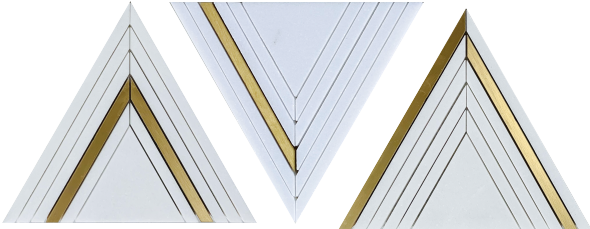

Prisma

Light reflects and a triangle refract. Prisma's dance mesmerizes and captivates a modern environment. Currently available in 5 sophisticated colorways.

At Elin Lando, we pride ourselves on quality by focusing on sourcing the best natural stone and meticulously crafting each mosaic sheet.

Sheet Size
Width: 9 1/2"
Height: 7 3/4"
Joint: 1.5mm
0.24 sqft per sheet

Colorways

*3 sheets per pattern repeat

Brass/Nero Marquina/Polished

Thassos/Rosa portigallo / Honed

Thassos/Brass/Polished

Bianco carrara/Calacatta bluetta/Polished