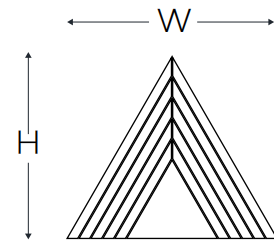

Prisma

Light reflects and a triangle refract. Prisma's dance mesmerizes and captivates a modern environment. Currently available in 5 sophisticated colorways.

At Elin Lando, we pride ourselves on quality by focusing on sourcing the best natural stone and meticulously crafting each mosaic sheet.

Sheet Size
Width: 9 1/2"
Height: 7 3/4"
Joint: 1.5mm
0.24 sqft per sheet

Colorways

*3 sheets per pattern repeat

Brass/Nero Marquina/Polished

Thassos/Rosa portigallo / Honed

Thassos/Brass/Polished

Bianco carrara/Calacatta bluetta/Polished