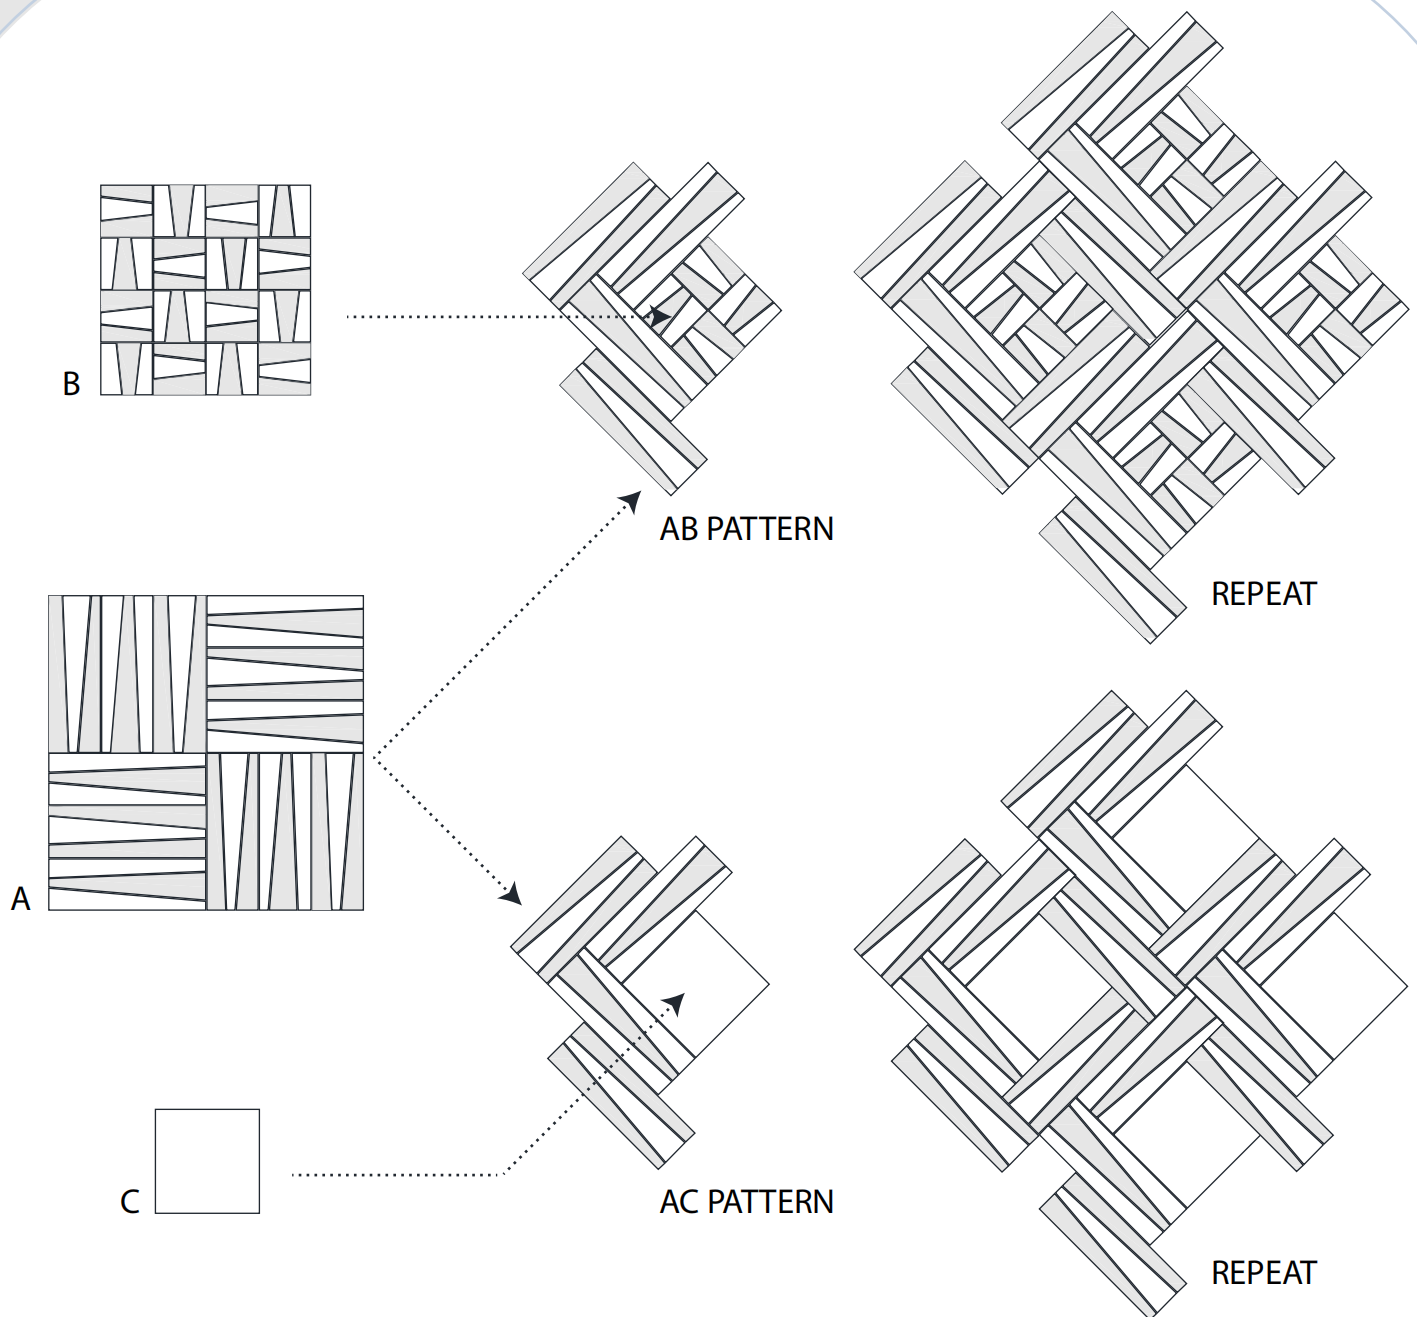

At Elin Lando, we pride ourselves on quality. Focusing attention on sourcing the best natural stone and meticulously crafting each mosaic sheet.

A collection that where each part can be used on its own or combined on the jobsite to create a modern basketweave.

ELIN LANDO

www.elinlandomarble.com
portia@elinlandomarble.com
312.792.7888 | @guoportia

Modus A

A zig zaging texture. Great on its own or the sheet can be cut in quarters to create a single direction texture

Calacatta gold
Crema marfil
Honed

Modus C

A single square. Part C shown in repeat as AC pattern.

Sheet Size
Width: 4"
Height: 4"
Joint: 1.2mm
0.11 sqft per sheet

Colorways

Calacatta gold
Polished

Thassos
Polished