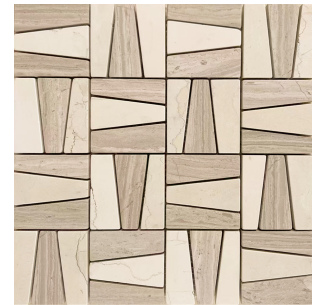

Sheet Size
Width: 12 1/16"
Height: 12 1/16"
Joint: 1.2mm
1.01 sqft per sheet

Colorways

Thassos
New ice green
Polished

Lilac
Nero marquina
Polished

Bianco antico
White woodvein
Tumbled

Calacatta gold
Crema marfil
Honed

Modus B

A petite woven wedge texture

Sheet Size
Width: 8"
Height: 8"
Joint: 1.2mm
0.45 sqft per sheet

Colorways

Thassos
New ice green
Polished

Lilac
Nero marquina
Polished

Bianco antico
White woodvein
Tumbled

Calacatta gold
Crema marfil
Honed

Modus C

A single square. Part C shown in repeat as AC pattern.

Sheet Size
Width: 4"
Height: 4"
Joint: 1.2mm
0.11 sqft per sheet

Colorways

Calacatta gold
Polished

Thassos
Polished