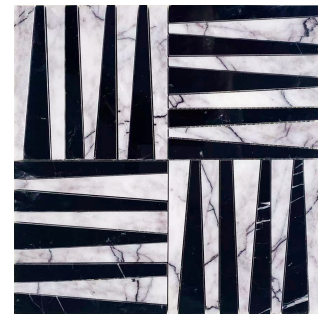

ELIN LANDO

www.elinlandomarble.com
portia@elinlandomarble.com
312.792.7888 | @guoportia

Modus A

A zig zaging texture. Great on its own or the sheet can be cut in quarters to create a single direction texture

Sheet Size
Width: 12 1/16"
Height: 12 1/16"
Joint: 1.2mm
1.01 sqft per sheet

Colorways

Thassos
New ice green
Polished

Lilac
Nero marquina
Polished

Bianco antico
White woodvein
Tumbled

Calacatta gold
Crema marfil
Honed

Calacatta gold
Crema marfil
Honed

Modus C

A single square. Part C shown in repeat as AC pattern.

Sheet Size
Width: 4"
Height: 4"
Joint: 1.2mm
0.11 sqft per sheet

Colorways

Calacatta gold
Polished

Thassos
Polished