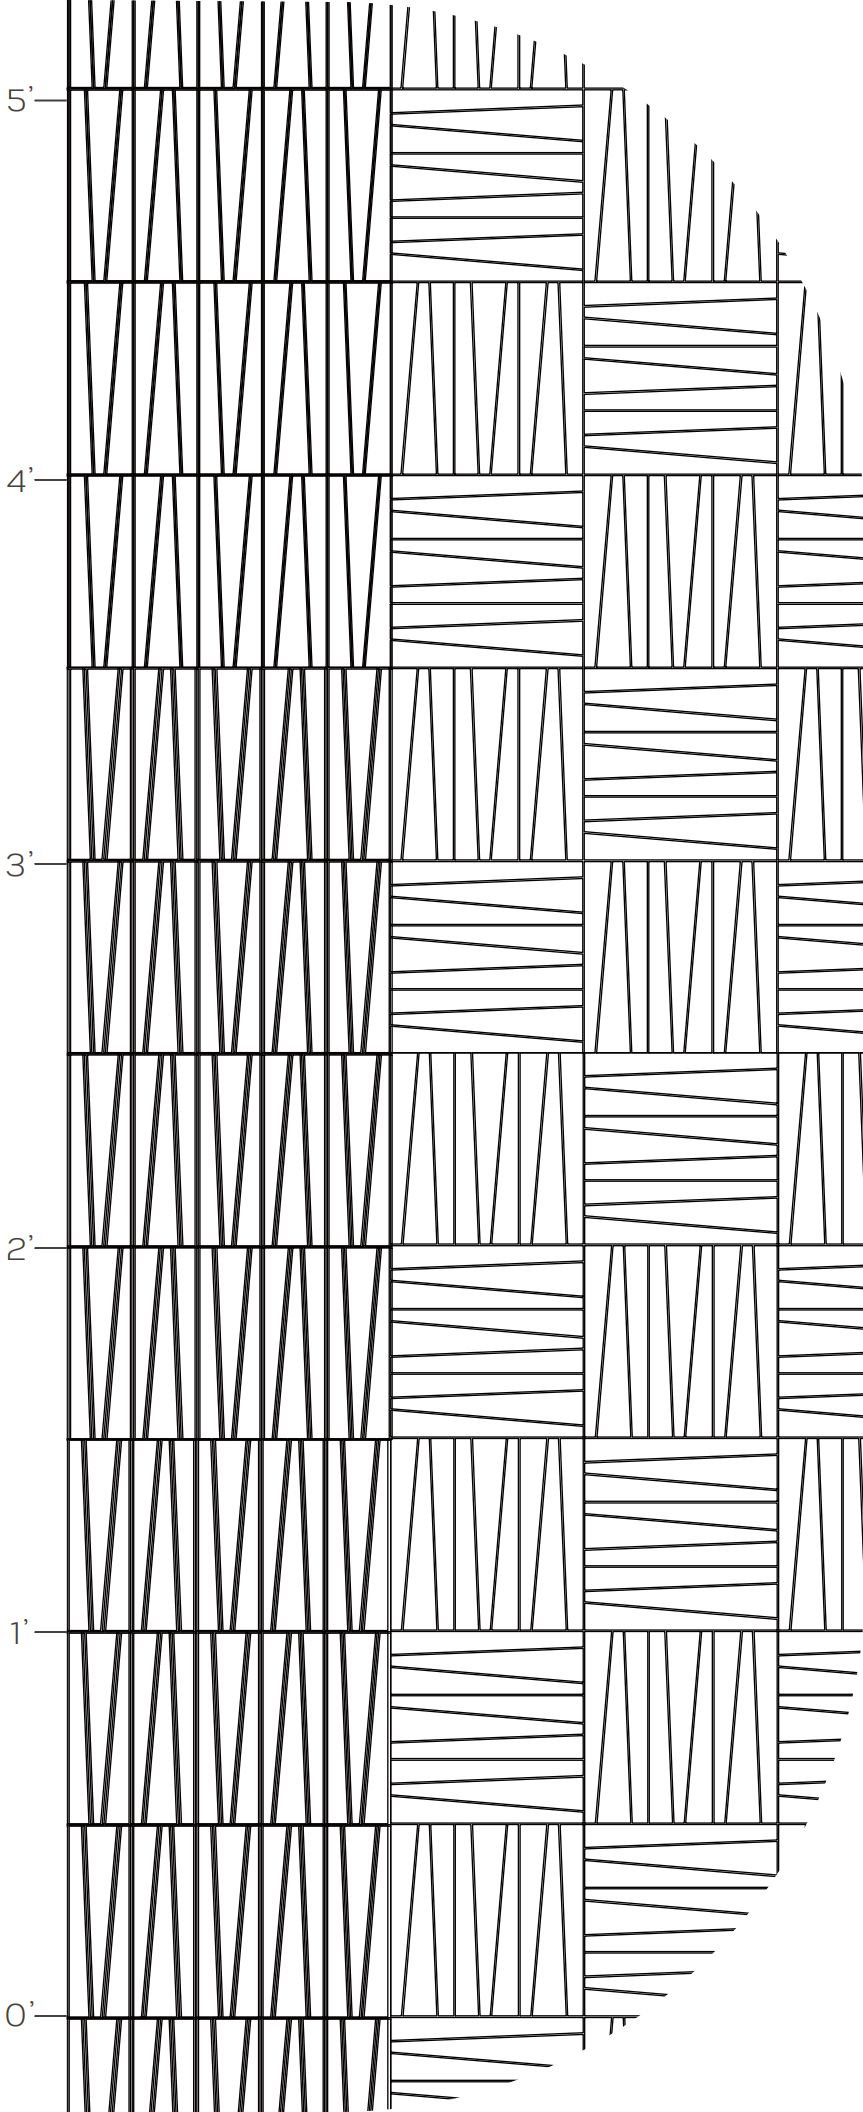

ELIN LANDO

www.elinlandomarble.com
portia@elinlandomarble.com
312.792.7888 | @guoportia

Modus A

A zig zaging texture. Great on its own or the sheet can be cut in quarters to create a single direction texture

Sheet Size
Width: 12 1/16"
Height: 12 1/16"
Joint: 1.2mm
1.01 sqft per sheet

Colorways

Thassos
New ice green
Polished

Lilac
Nero marquina
Polished

Bianco antico
White woodvein
Tumbled

Calacatta gold
Crema marfil
Honed

Calacatta gold
Crema marfil
Honed

Modus C

A single square. Part C shown in repeat as AC pattern.

Sheet Size
Width: 4"
Height: 4"
Joint: 1.2mm
0.11 sqft per sheet

Colorways

Calacatta gold
Polished

Thassos
Polished