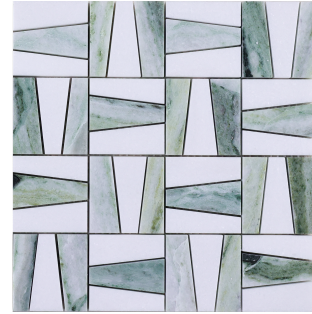

Sheet Size
Width: 12 1/16"
Height: 12 1/16"
Joint: 1.2mm
1.01 sqft per sheet

Colorways

Thassos
New ice green
Polished

Lilac
Nero marquina
Polished

Bianco antico
White woodvein
Tumbled

Calacatta gold
Crema marfil
Honed

Modus B

A petite woven wedge texture

Sheet Size
Width: 8"
Height: 8"
Joint: 1.2mm
0.45 sqft per sheet

Colorways

Thassos
New ice green
Polished

Lilac
Nero marquina
Polished

Bianco antico
White woodvein
Tumbled

Calacatta gold
Crema marfil
Honed

Modus C

A single square. Part C shown in repeat as AC pattern.

Sheet Size
Width: 4"
Height: 4"
Joint: 1.2mm
0.11 sqft per sheet

Colorways

Calacatta gold
Polished

Thassos
Polished