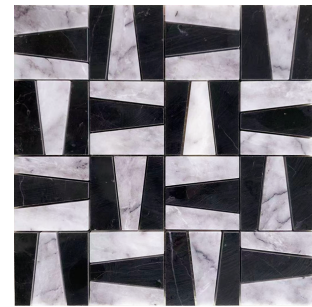

Sheet Size
Width: 12 1/16"
Height: 12 1/16"
Joint: 1.2mm
1.01 sqft per sheet

Colorways

Thassos
New ice green
Polished

Lilac
Nero marquina
Polished

Bianco antico
White woodvein
Tumbled

Calacatta gold
Crema marfil
Honed

Modus B

A petite woven wedge texture

Sheet Size
Width: 8"
Height: 8"
Joint: 1.2mm
0.45 sqft per sheet

Colorways

Thassos
New ice green
Polished

Lilac
Nero marquina
Polished

Bianco antico
White woodvein
Tumbled

Calacatta gold
Crema marfil
Honed

Modus C

A single square. Part C shown in repeat as AC pattern.

Sheet Size
Width: 4"
Height: 4"
Joint: 1.2mm
0.11 sqft per sheet

Colorways

Calacatta gold
Polished

Thassos
Polished