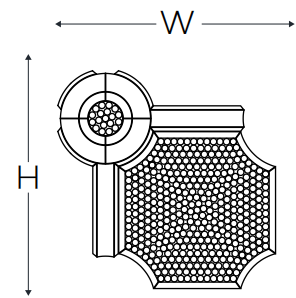

La Perle

A focus on elegance and sophistication, La Perle values order and symmetry, embracing a neoclassical ethos, an enduring choice for a veranda, foyer, great room, kitchen, or master bathroom. Currently available in 4 sophisticated colorways.

At Elin Lando, we pride ourselves on quality by focusing on sourcing the best natural stone and meticulously crafting each mosaic sheet.

Sheet Size
Width: 19 13/16"
Height: 19 13/16"
Joint: 1.2mm
1.94 sqft per sheet