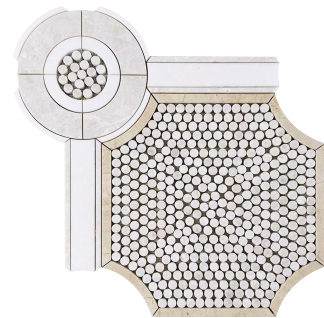

La Perle

A focus on elegance and sophistication, La Perle values order and symmetry, embracing a neoclassical ethos, an enduring choice for a veranda, foyer, great room, kitchen, or master bathroom. Currently available in 4 sophisticated colorways.

At Elin Lando, we pride ourselves on quality by focusing on sourcing the best natural stone and meticulously crafting each mosaic sheet.

Sheet Size
Width: 19 13/16"
Height: 19 13/16"
Joint: 1.2mm
1.94 sqft per sheet

Colorways

Dolomiti
Violet
Brass
Polished

Thassos
Dolomiti
Bianco carrara
Polished

Calacatta bluette
Bardiglio nuvolato
Bianco carrara
Polished

White sand
Crema marfil
Thassos
Polished