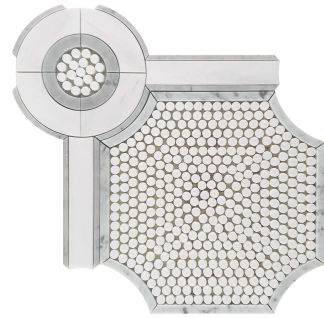

La Perle

A focus on elegance and sophistication, La Perle values order and symmetry, embracing a neoclassical ethos, an enduring choice for a veranda, foyer, great room, kitchen, or master bathroom. Currently available in 4 sophisticated colorways.

At Elin Lando, we pride ourselves on quality by focusing on sourcing the best natural stone and meticulously crafting each mosaic sheet.

Sheet Size
Width: 19 13/16"
Height: 19 13/16"
Joint: 1.2mm
1.94 sqft per sheet

Colorways

Dolomiti
Violet
Brass
Polished

Thassos
Dolomiti
Bianco carrara
Polished

Calacatta bluette
Bardiglio nuvolato
Bianco carrara
Polished

White sand
Crema marfil
Thassos
Polished