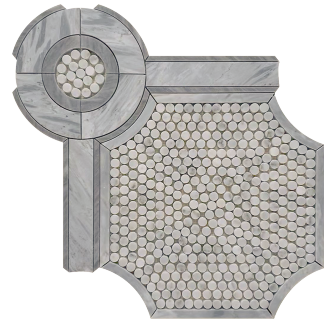

Calacatta bluette
Bardiglio nuvolato
Bianco carrara
Polished