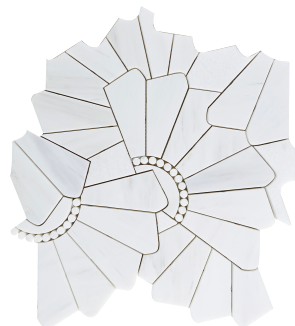

# L'AIR

Whispering winds of Art Deco, fan a modern new world. Currently available in 4 sophisticated colorways.

At Elin Lando, we pride ourselves on quality by focusing on sourcing the best natural stone and meticulously crafting each mosaic sheet.

Sheet Size  
Width: 15 7/8"  
Height: 13 7/8"  
Joint: 1.2mm  
1.12 sqft per sheet

# Colorways

Bardiglio  
Calacatta gold  
Thassos  
Polished

Thassos  
Rosa portogallo  
Norway rose  
Statuary  
Honed

Nero marquina  
Statuary  
Thassos  
Polished

Dolomiti  
Thassos  
Polished