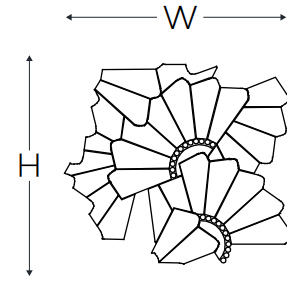

Sheet Size  
Width: 15 7/8"  
Height: 13 7/8"  
Joint: 1.2mm  
1.12 sqft per sheet