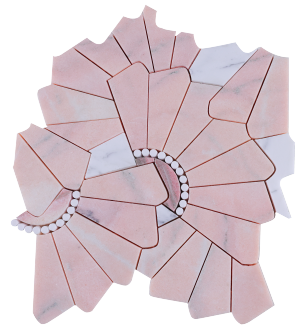

# L'AIR

Whispering winds of Art Deco, fan a modern new world. Currently available in 4 sophisticated colorways.

At Elin Lando, we pride ourselves on quality by focusing on sourcing the best natural stone and meticulously crafting each mosaic sheet.

Sheet Size  
Width: 15 7/8"  
Height: 13 7/8"  
Joint: 1.2mm  
1.12 sqft per sheet

# Colorways

Bardiglio  
Calacatta gold  
Thassos  
Polished

Thassos  
Rosa portogallo  
Norway rose  
Statuary  
Honed

Nero marquina  
Statuary  
Thassos  
Polished

Dolomiti  
Thassos  
Polished