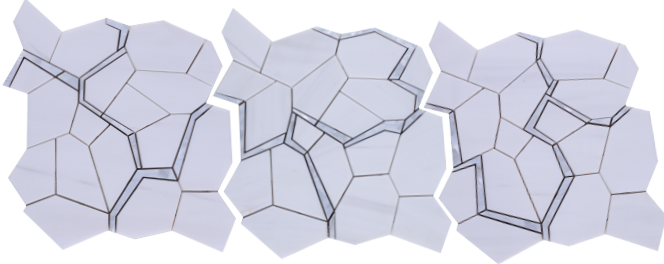

Geo lace

Crystallization, organically conceptual and novel. Geometric forms flourish into a wild beauty, introducing Geo Lace. Currently available in 2 sophisticated colorways.

At Elin Lando, we pride ourselves on quality. Focusing attention on sourcing the best natural stone and meticulously crafting each mosaic sheet.

Sheet Size
Width: 9 3/8"
Height: 11 5/8"
Joint: 1.2mm
0.61 sqft per sheet

Colorways

*3 sheets per pattern repeat

Brass
Vanilla onyx Polished

Rivershell
Dolomiti Polished