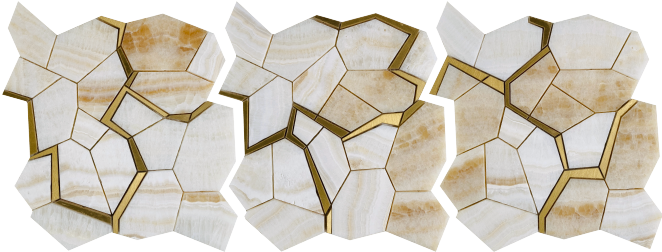

Geo lace

Crystallization, organically conceptual and novel. Geometric forms flourish into a wild beauty, introducing Geo Lace. Currently available in 2 sophisticated colorways.

At Elin Lando, we pride ourselves on quality. Focusing attention on sourcing the best natural stone and meticulously crafting each mosaic sheet.

Sheet Size
Width: 9 3/8"
Height: 11 5/8"
Joint: 1.2mm
0.61 sqft per sheet

Colorways

*3 sheets per pattern repeat

Brass
Vanilla onyx Polished

Rivershell
Dolomiti Polished