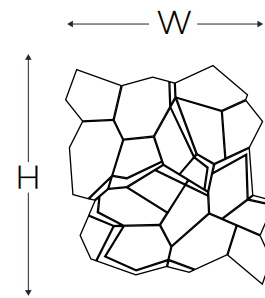

Geo lace

Crystallization, organically conceptual and novel. Geometric forms flourish into a wild beauty, introducing Geo Lace. Currently available in 2 sophisticated colorways.

At Elin Lando, we pride ourselves on quality. Focusing attention on sourcing the best natural stone and meticulously crafting each mosaic sheet.

Sheet Size
Width: 9 3/8"
Height: 11 5/8"
Joint: 1.2mm
0.61 sqft per sheet

Colorways

*3 sheets per pattern repeat

Brass
Vanilla onyx Polished

Rivershell
Dolomiti Polished