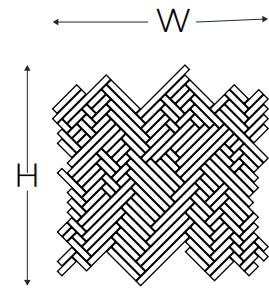

Folle

Reimagining the tradition of a herringbone, Folle embraces organic textures, unveiling surprising movement. Currently available in 5 sophisticated colorways.

At Elin Lando, we pride ourselves on quality. Focusing attention on sourcing the best natural stone and meticulously crafting each mosaic sheet.

Sheet Size
Width: 13 11/16"
Height: 14"
Joint: 1.2mm
0.97 sqft per sheet

Colorways

5'
4'
3'
2'
1'
0'

Dolomiti Honed

New ice green Polished

Rosa portogallo Tumbled

Silverwave Tumbled

Bardiglio Tumbled