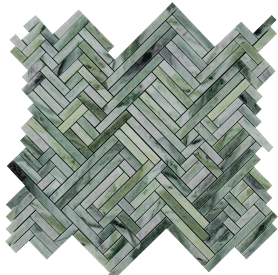

Folle

Reimagining the tradition of a herringbone, Folle embraces organic textures, unveiling surprising movement. Currently available in 5 sophisticated colorways.

At Elin Lando, we pride ourselves on quality. Focusing attention on sourcing the best natural stone and meticulously crafting each mosaic sheet.

Sheet Size
Width: 13 11/16"
Height: 14"
Joint: 1.2mm
0.97 sqft per sheet

Colorways

5'
4'
3'
2'
1'
0'

Dolomiti Honed

New ice green Polished

Rosa portogallo Tumbled

Silverwave Tumbled

Bardiglio Tumbled