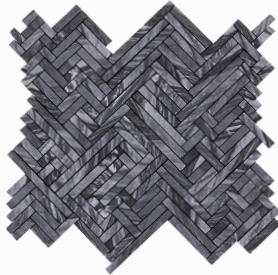

Folle

Reimagining the tradition of a herringbone, Folle embraces organic textures, unveiling surprising movement. Currently available in 5 sophisticated colorways.

At Elin Lando, we pride ourselves on quality. Focusing attention on sourcing the best natural stone and meticulously crafting each mosaic sheet.

Sheet Size
Width: 13 11/16"
Height: 14"
Joint: 1.2mm
0.97 sqft per sheet

Colorways

5'
4'
3'
2'
1'
0'

Dolomiti Honed

New ice green Polished

Rosa portogallo Tumbled

Silverwave Tumbled

Bardiglio Tumbled