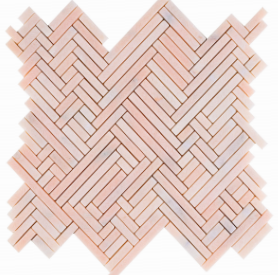

Folle

Reimagining the tradition of a herringbone, Folle embraces organic textures, unveiling surprising movement. Currently available in 5 sophisticated colorways.

At Elin Lando, we pride ourselves on quality. Focusing attention on sourcing the best natural stone and meticulously crafting each mosaic sheet.

Sheet Size
Width: 13 11/16"
Height: 14"
Joint: 1.2mm
0.97 sqft per sheet

Colorways

5'
4'
3'
2'
1'
0'

Dolomiti Honed

New ice green Polished

Rosa portogallo Tumbled

Silverwave Tumbled

Bardiglio Tumbled