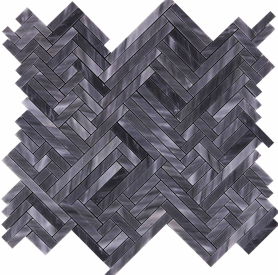

Folle

Reimagining the tradition of a herringbone, Folle embraces organic textures, unveiling surprising movement. Currently available in 5 sophisticated colorways.

At Elin Lando, we pride ourselves on quality. Focusing attention on sourcing the best natural stone and meticulously crafting each mosaic sheet.

Sheet Size
Width: 13 11/16"
Height: 14"
Joint: 1.2mm
0.97 sqft per sheet

Colorways

5'
4'
3'
2'
1'
0'

Dolomiti Honed

New ice green Polished

Rosa portogallo Tumbled

Silverwave Tumbled

Bardiglio Tumbled