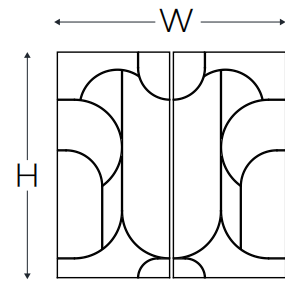

Sheet Size
Width: 11 7/8"
Height: 11 3/4"
Joint: 1.2mm
0.98 sqft per sheet

thassos & calacatta gold & white sand polished
©2023 DanaLivInteriors

ELIN LANDO

www.elinlandomarble.com
portia@elinlandomarble.com
312.792.7888 | @guoportia

Straight Flip ~ 4

5 - Offset

One sheet of Driggs contains an "A" and "B" part which can be rotated and offset, yielding an array of new patterns.
Enjoy!