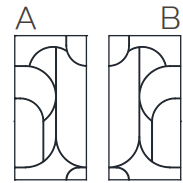

Sheet Size
Width: 11 7/8"
Height: 11 3/4"
Joint: 1.2mm
0.98 sqft per sheet

thassos & calacatta gold & white sand polished
©2023 DanaLivInteriors

ELIN LANDO

www.elinlandomarble.com
portia@elinlandomarble.com
312.792.7888 | @guoportia

Colorways

Calacatta gold
Thassos
White sand
Polished

Nero marquina
New ice green
Bianco carrara
Polished

Lilac
Thassos
Bianco carrara
Polished

1 - Straight Stack

Straight Rotate ~ 2

3 - Straight Flip
Offset

Straight Flip ~ 4

5 - Offset

One sheet of Driggs contains an "A" and "B" part which can be rotated and offset, yielding an array of new patterns.
Enjoy!