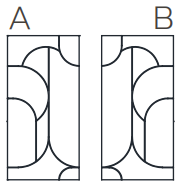

Sheet Size
Width: 11 7/8"
Height: 11 3/4"
Joint: 1.2mm
0.98 sqft per sheet

thassos & calacatta gold & white sand polished
©2023 DanaLivInteriors

ELIN LANDO

www.elinlandomarble.com
portia@elinlandomarble.com
312.792.7888 | @guoportia

Colorways

Calacatta gold
Thassos
White sand
Polished

Nero marquina
New ice green
Bianco carrara
Polished

Lilac
Thassos
Bianco carrara
Polished

1 - Straight Stack

Straight Rotate ~ 2

3 - Straight Flip
Offset

Straight Flip ~ 4

5 - Offset

One sheet of Driggs contains an "A" and "B" part which can be rotated and offset, yielding an array of new patterns.
Enjoy!