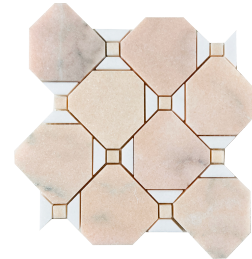

# Bowties

A classic, the octagon & dot marble mosaic that adorns the cafe floors of Paris to the prewar bathrooms of America, gets a refresh. Bowties is a motif that seeks out a sense of comfort by reinventing the familiar. Currently available in 6 sophisticated colorways.

At Elin Lando, we pride ourselves on quality by focusing on sourcing the best natural stone and meticulously crafting each mosaic sheet.

Sheet Size  
Width: 7 9/16"  
Height: 7 9/16"  
Joint: 1.2mm  
0.32 sqft per sheet

# Colorways

Azul cielo  
Bardiglio nuvolato  
Calacatta bluette  
Honed

Thassos  
Nero marquina  
Polished

Lilac  
Nero marquina  
Polished

Thassos  
Rosa portogallo  
Honed

Thassos  
Dolomiti  
Honed

Thassos  
White sand  
Crema marfil  
Polished