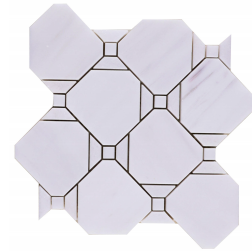

# Bowties

A classic, the octagon & dot marble mosaic that adorns the cafe floors of Paris to the prewar bathrooms of America, gets a refresh. Bowties is a motif that seeks out a sense of comfort by reinventing the familiar. Currently available in 6 sophisticated colorways.

At Elin Lando, we pride ourselves on quality by focusing on sourcing the best natural stone and meticulously crafting each mosaic sheet.

Sheet Size  
Width: 7 9/16"  
Height: 7 9/16"  
Joint: 1.2mm  
0.32 sqft per sheet

# Colorways

Azul cielo  
Bardiglio nuvolato  
Calacatta bluette  
Honed

Thassos  
Nero marquina  
Polished

Lilac  
Nero marquina  
Polished

Thassos  
Rosa portogallo  
Honed

Thassos  
Dolomiti  
Honed

Thassos  
White sand  
Crema marfil  
Polished