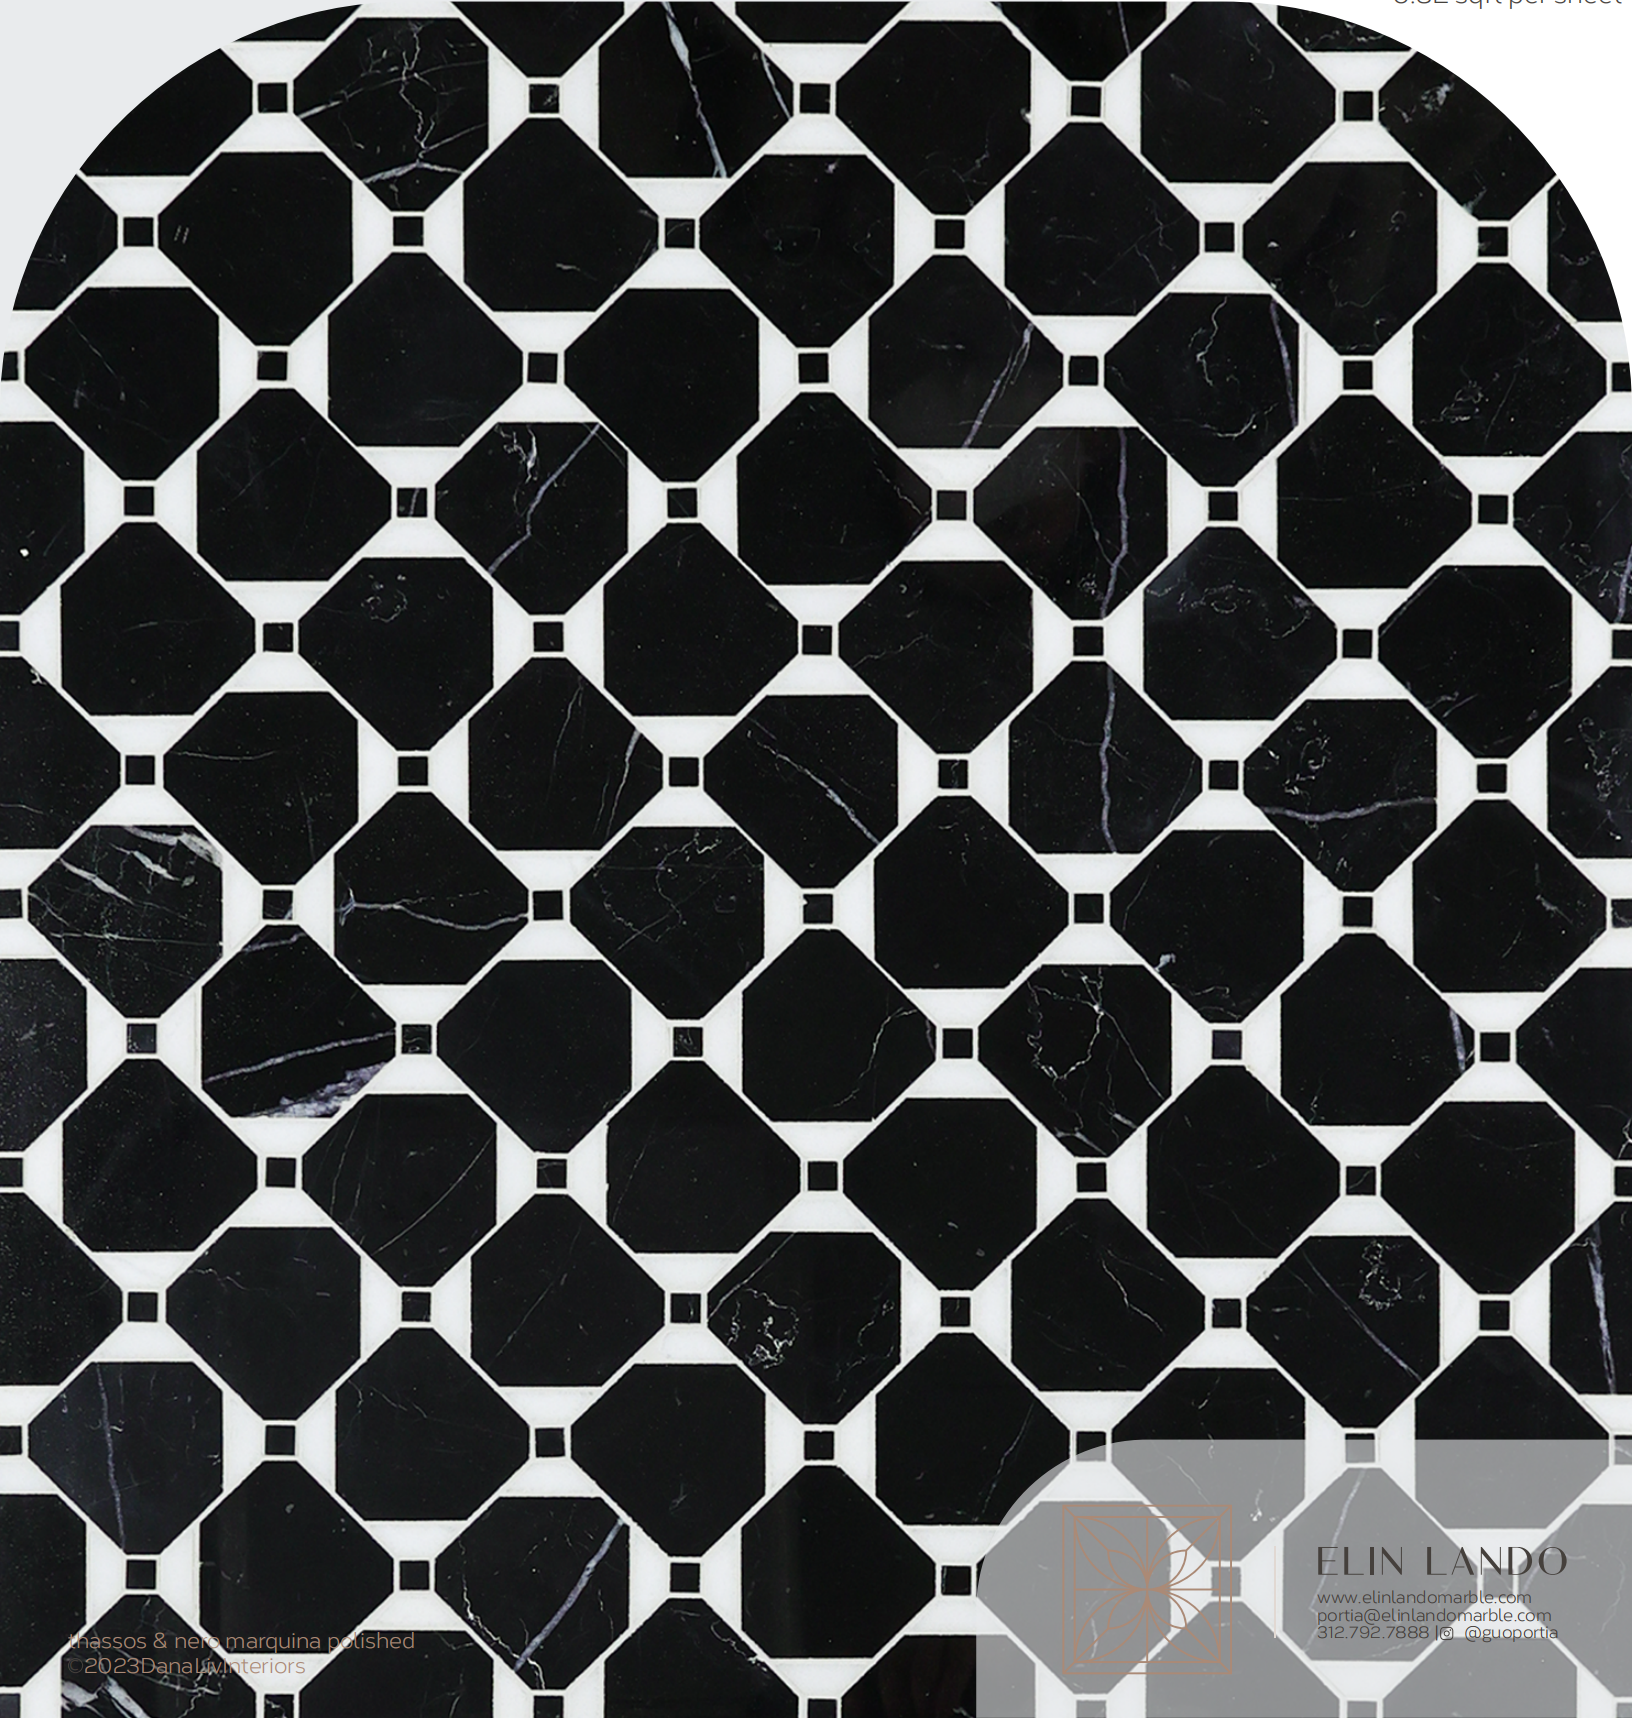

# Bowties

A classic, the octagon & dot marble mosaic that adorns the cafe floors of Paris to the prewar bathrooms of America, gets a refresh. Bowties is a motif that seeks out a sense of comfort by reinventing the familiar. Currently available in 6 sophisticated colorways.

At Elin Lando, we pride ourselves on quality by focusing on sourcing the best natural stone and meticulously crafting each mosaic sheet.

Sheet Size  
Width: 7 9/16"  
Height: 7 9/16"  
Joint: 1.2mm  
0.32 sqft per sheet

# Colorways

Azul cielo  
Bardiglio nuvolato  
Calacatta bluette  
Honed

Thassos  
Nero marquina  
Polished

Lilac  
Nero marquina  
Polished

Thassos  
Rosa portogallo  
Honed

Thassos  
Dolomiti  
Honed

Thassos  
White sand  
Crema marfil  
Polished