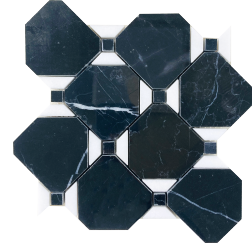

# Bowties

A classic, the octagon & dot marble mosaic that adorns the cafe floors of Paris to the prewar bathrooms of America, gets a refresh. Bowties is a motif that seeks out a sense of comfort by reinventing the familiar. Currently available in 6 sophisticated colorways.

At Elin Lando, we pride ourselves on quality by focusing on sourcing the best natural stone and meticulously crafting each mosaic sheet.

Sheet Size  
Width: 7 9/16"  
Height: 7 9/16"  
Joint: 1.2mm  
0.32 sqft per sheet

# Colorways

Azul cielo  
Bardiglio nuvolato  
Calacatta bluette  
Honed

Thassos  
Nero marquina  
Polished

Lilac  
Nero marquina  
Polished

Thassos  
Rosa portogallo  
Honed

Thassos  
Dolomiti  
Honed

Thassos  
White sand  
Crema marfil  
Polished