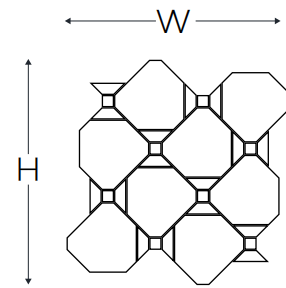

At Elin Lando, we pride ourselves on quality by focusing on sourcing the best natural stone and meticulously crafting each mosaic sheet.

Sheet Size  
Width: 7 9/16"  
Height: 7 9/16"  
Joint: 1.2mm  
0.32 sqft per sheet