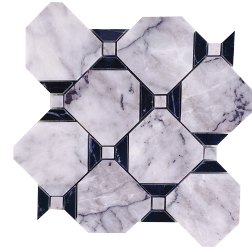

# Bowties

A classic, the octagon & dot marble mosaic that adorns the cafe floors of Paris to the prewar bathrooms of America, gets a refresh. Bowties is a motif that seeks out a sense of comfort by reinventing the familiar. Currently available in 6 sophisticated colorways.

At Elin Lando, we pride ourselves on quality by focusing on sourcing the best natural stone and meticulously crafting each mosaic sheet.

Sheet Size  
Width: 7 9/16"  
Height: 7 9/16"  
Joint: 1.2mm  
0.32 sqft per sheet

# Colorways

Azul cielo  
Bardiglio nuvolato  
Calacatta bluette  
Honed

Thassos  
Nero marquina  
Polished

Lilac  
Nero marquina  
Polished

Thassos  
Rosa portogallo  
Honed

Thassos  
Dolomiti  
Honed

Thassos  
White sand  
Crema marfil  
Polished