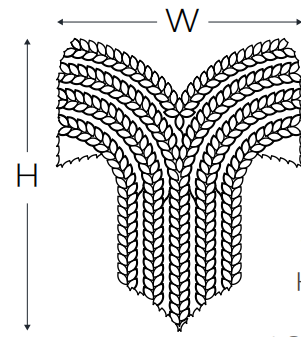

Sheet Size
Width: 16 7/16"
Height: 19 9/16"
Joint: 1.2mm
1.32 sqft per sheet

white onyx & thassos polished
©2023DanaLivInteriors

ELIN LANDO

www.elinlandomarbale.com
portia@elinlandomarbale.com
312.792.7888 | @guoportia